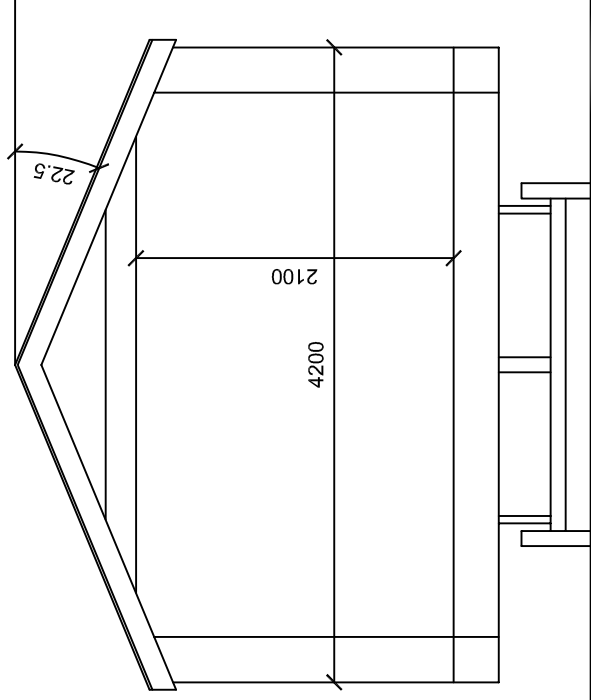

FRONT ELEVATION

REAR ELEVATION

SECTION ELEVATION

END ELEVATIONS

Do not scale from this drawing
 All dimensions are to be checked onsite
 This drawing is not to be used for construction purposes
 This drawing is copyright of
 MR Joinery
 North Wales Ltd trading as Cedar Tree Pods.
 MR Joinery reserve the right to alter/replace the stated products/manufacturers as require suiting specific requirement and/or availability